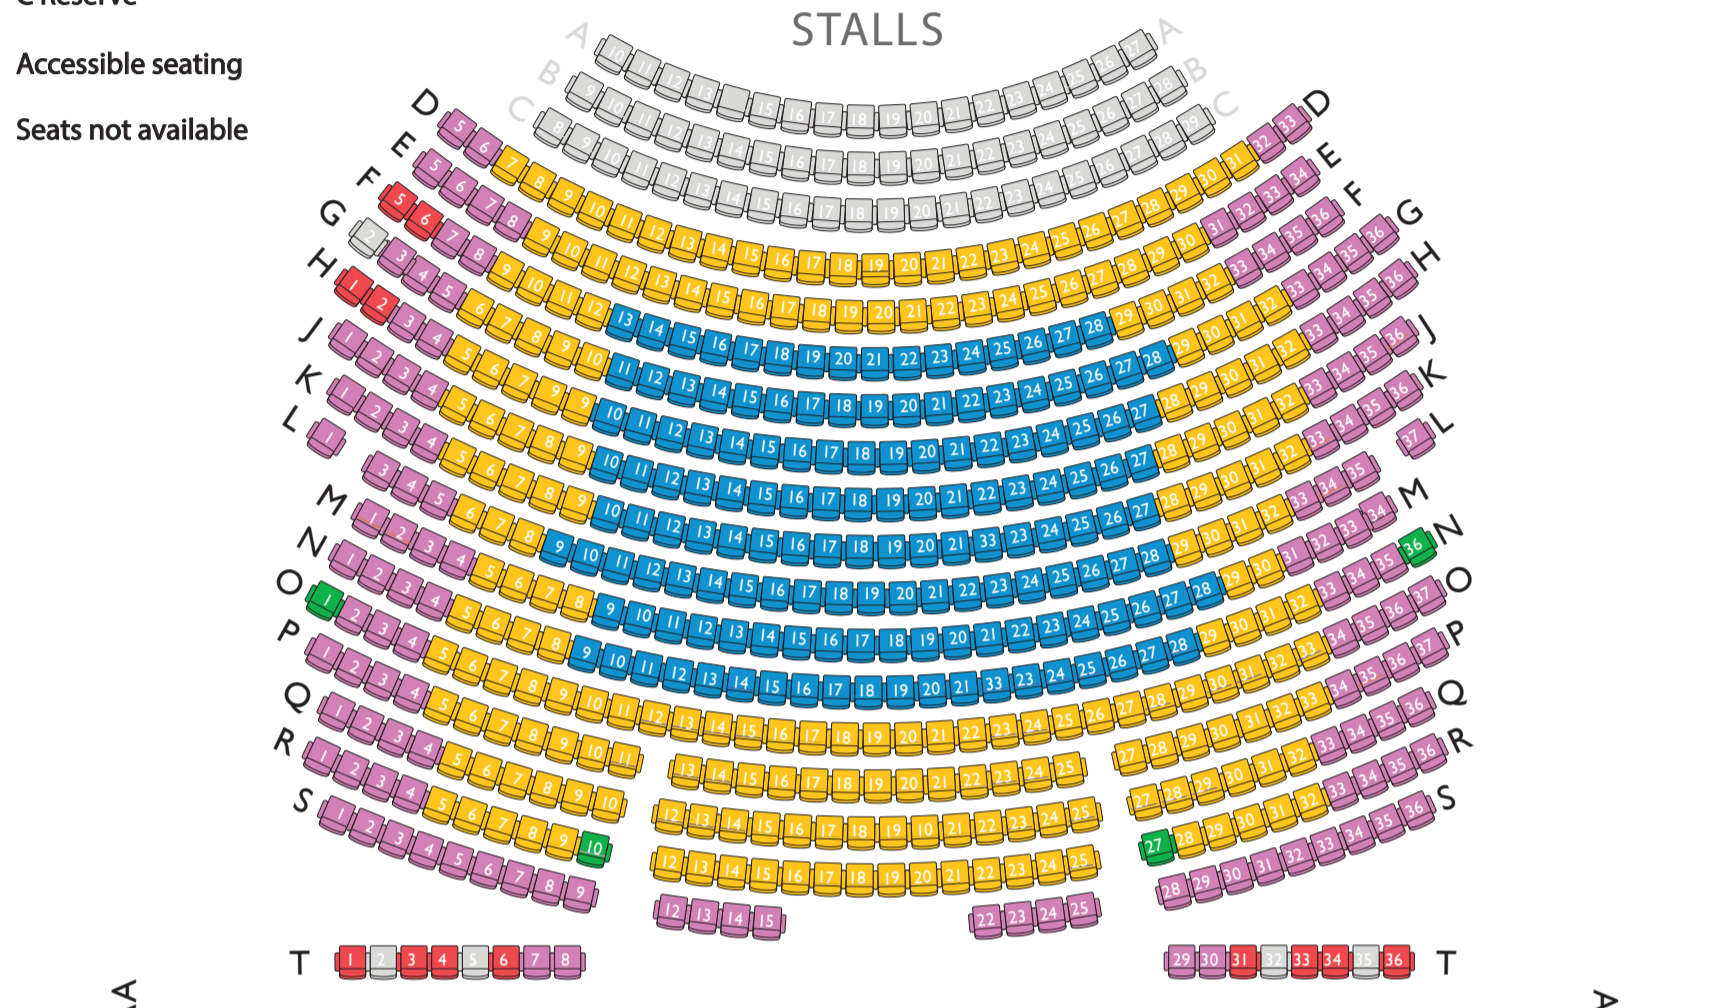

# HIS MAJESTY'S THEATRE

## SEATING PLAN - WEST AUSTRALIAN OPERA 2018

Cavalleria Rusticana & I Pagliacci & Così Fan Tutte

STAGE

- Premium
- A Reserve
- B Reserve
- C Reserve
- Accessible seating
- Seats not available

STALLS

DRESS CIRCLE

UPPER CIRCLE