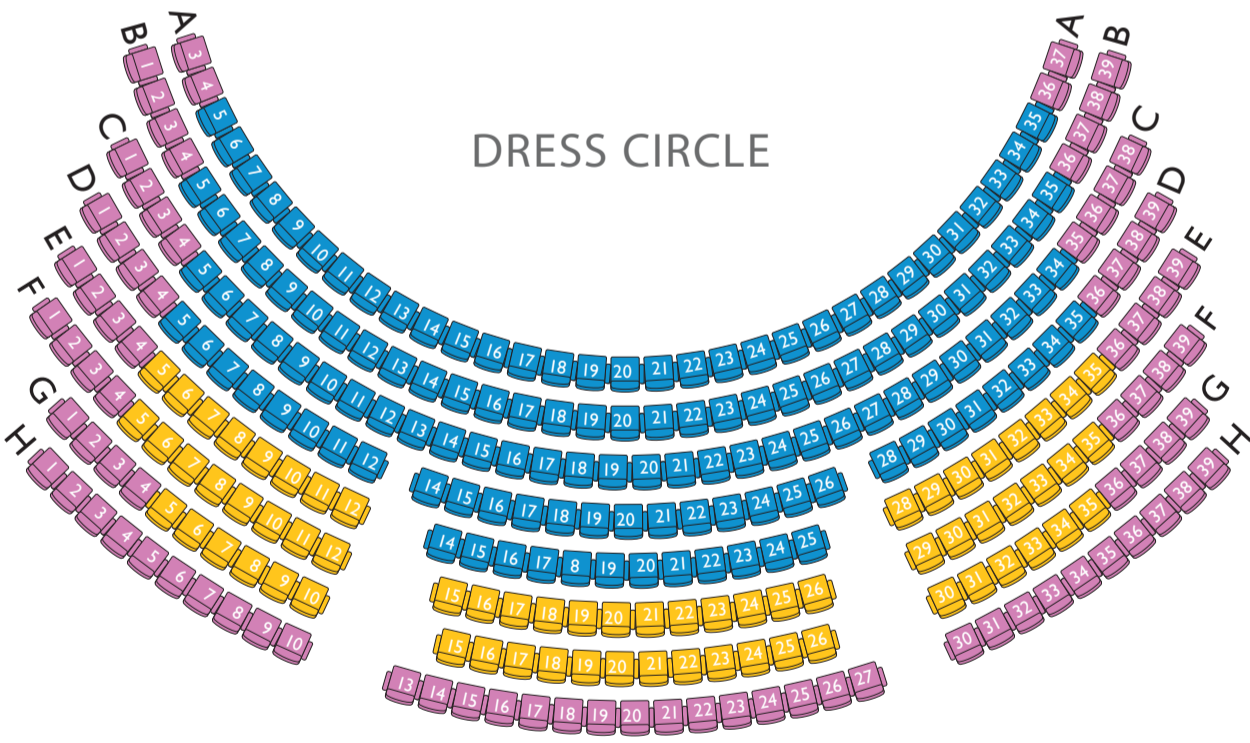

## SEATING PLAN - WEST AUSTRALIAN OPERA 2018

Cavalleria Rusticana & I Pagliacci & Così Fan Tutte

STAGE

- Premium
- A Reserve
- B Reserve
- C Reserve
- Accessible seating
- Seats not available

STALLS

DRESS CIRCLE

UPPER CIRCLE